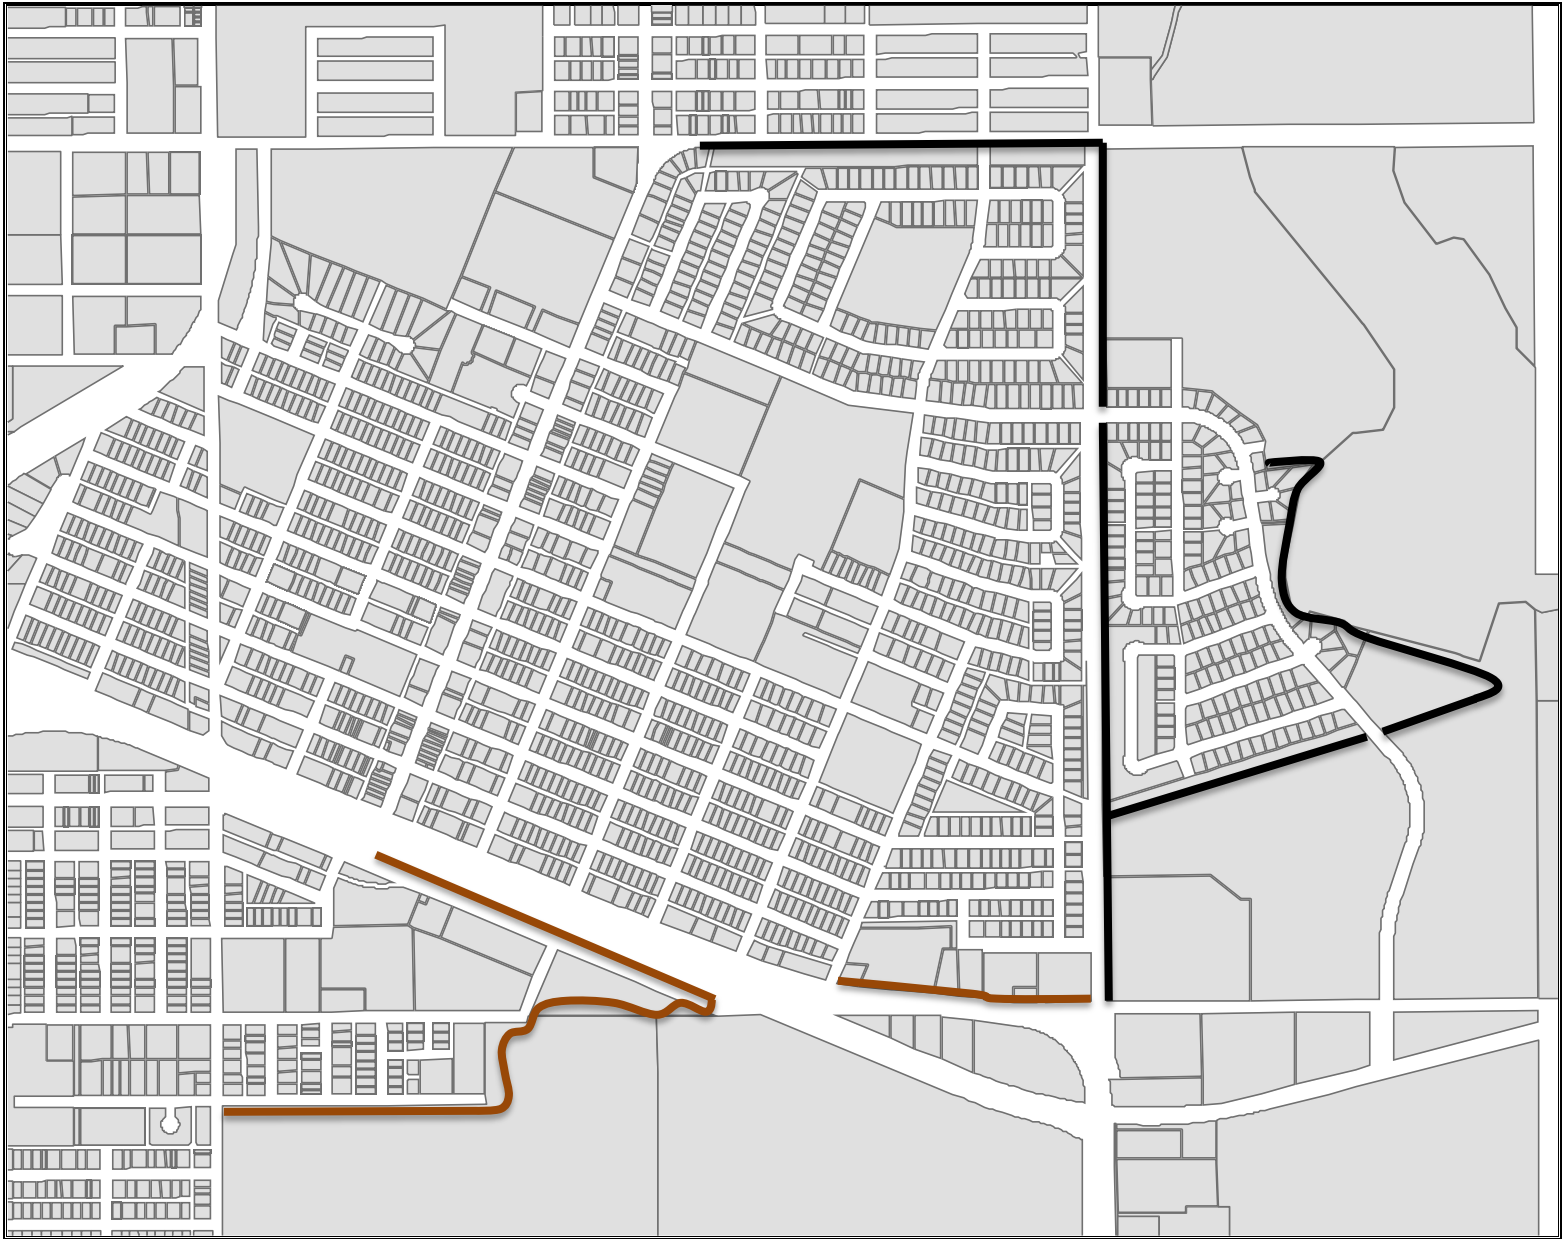

Melfort Kinsmen Centenary Walking Trail

The black line indicates the portion of the Walking Trail that is paved. The brown line illustrates that portion of walking trail that is compacted substrate. Together there are currently 6 KMs of walking trail developed in Melfort and plans for more development in the near future.